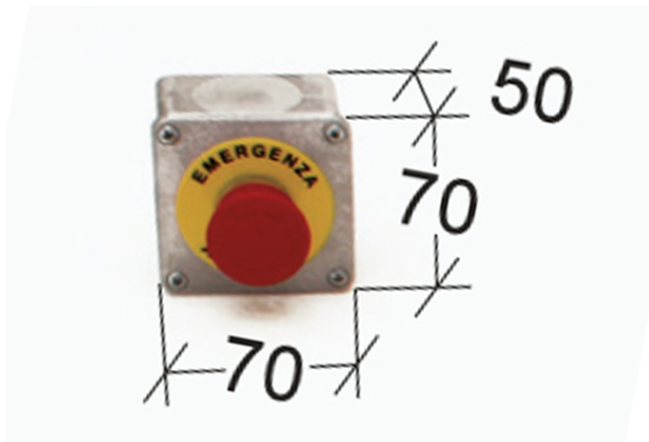

» **ELECTRICAL CONTROL DEVICES**

AEM 01

PRODUCT SHEET

Last update:
04/12/2023

Single operator pushbutton panel, with emergency mushroom-shaped pushbutton (n. 1 NC contact) - Yellow label \varnothing 60 "Emergency".